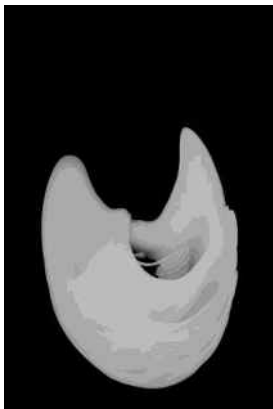

## Project: Science into Art- Manipulated Digital Radiography

Banana

shell

Crab

Digital Radiography (X-Ray) explodes the usual, the “normal” representations. Radiography is more than a technique- it is the only possible ‘means’ to read reality, through matter rather than light. A blueprint.