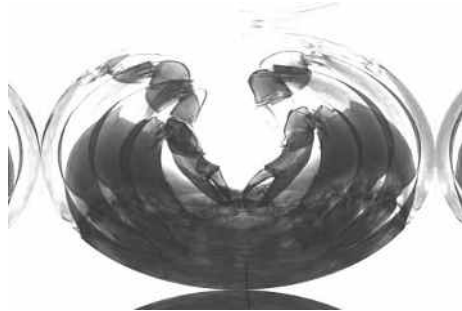

## Project: Science into Art- Manipulated Digital Radiography

Banana

shell

Crab

Digital Radiography (X-Ray) explodes the usual, the “normal” representations. Radiography is more than a technique- it is the only possible ‘means’ to read reality, through matter rather than light. A blueprint.