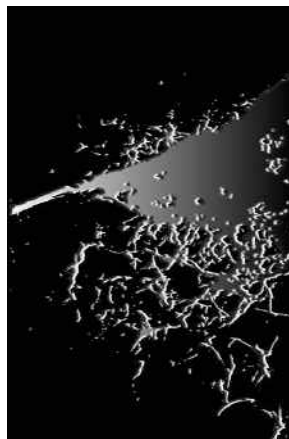

## Project: Science into Art- Manipulated Digital Radiography

Banana

shell

Crab

Digital Radiography (X-Ray) explodes the usual, the “normal” representations. Radiography is more than a technique- it is the only possible ‘means’ to read reality, through matter rather than light. A blueprint.